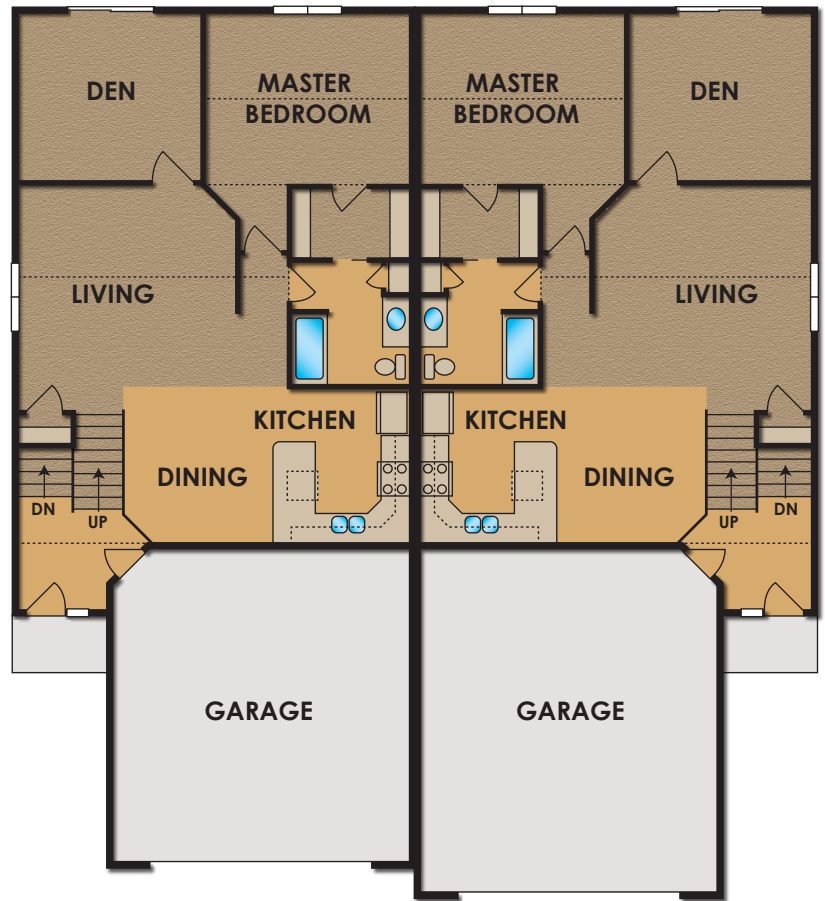

Concord

- 2,227 Total Square Feet
- 4 Bedrooms, 2 Baths
- 2 Stories
- 2 Stall Garage

Main Level