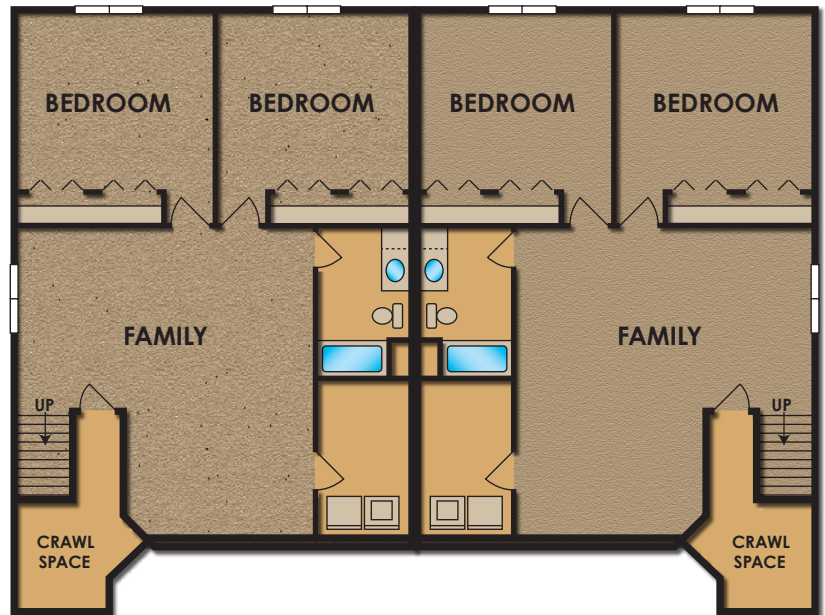

Lower Level

CRARY
— DEVELOPMENT —

For Information
About Our Homes Call

701.775.0013

or visit our website

www.CraryRealEstate.com

Dimensions, features and specifications are approximate and subject to field variation, as well as change without notice. If a discrepancy should arise between these plans and the architect's plans, the architect's plans shall prevail.

www.CraryRealEstate.com