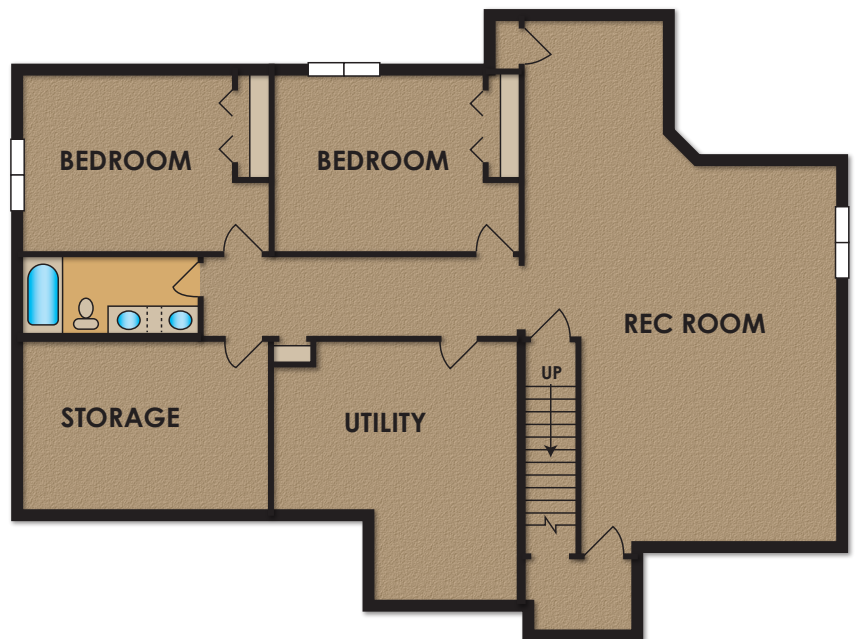

Lower Level

CRARY
— DEVELOPMENT —

For Information
About Our Homes Call

701.775.0013

or visit our website

www.CraryRealEstate.com

Dimensions, features and specifications are approximate and subject to field variation, as well as change without notice. If a discrepancy should arise between these plans and the architect's plans, the architect's plans shall prevail.

www.CraryRealEstate.com