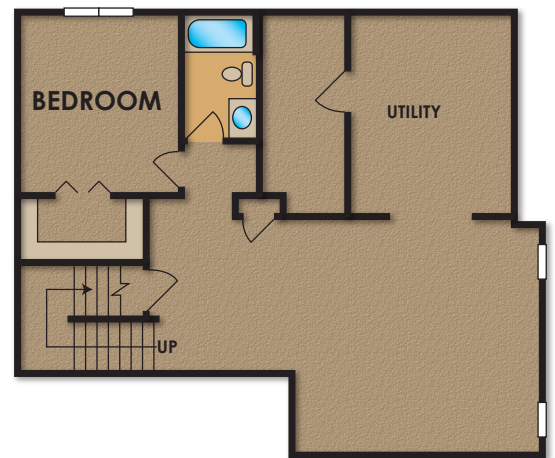

Lower Level

CRARY
— DEVELOPMENT —

For Information
About Our Homes Call

701.775.0013

or visit our website

www.CraryRealEstate.com

Dimensions, features and specifications are approximate and subject to field variation, as well as change without notice. If a discrepancy should arise between these plans and the architect's plans, the architect's plans shall prevail.

www.CraryRealEstate.com