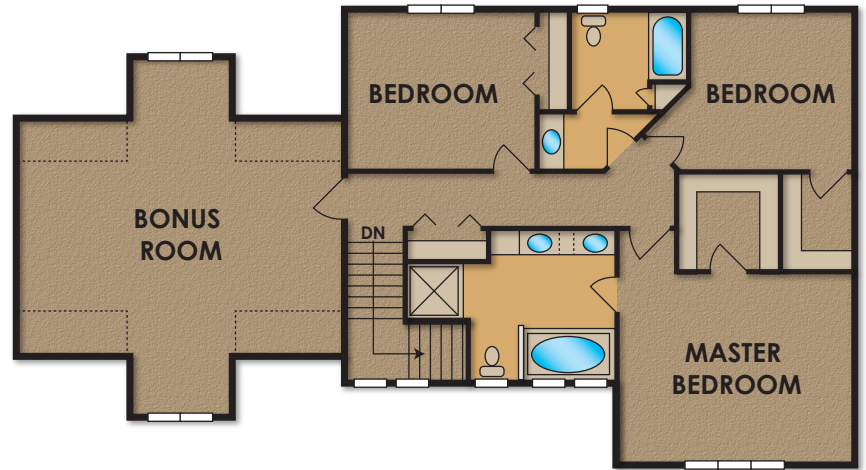

Lansing

- 4,014 Total Square Feet
- 4 Bedrooms, 4 Baths
- 3 Stories
- 3 Stall Garage

Upper Level