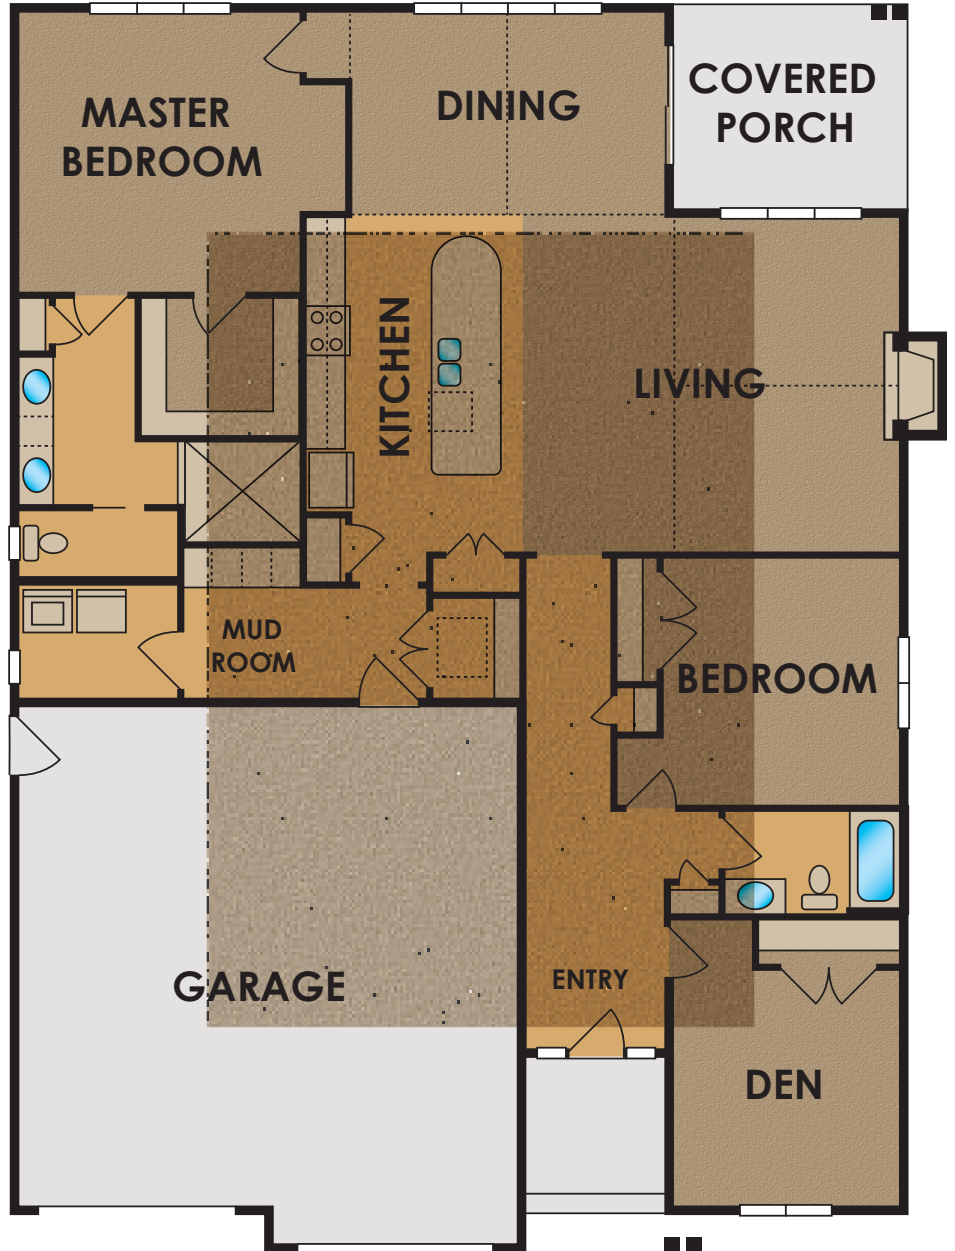

Madison

- 1,986 Total Square Feet
- 2 Bedrooms, 2 Baths
- 1 Story
- 2 Stall Garage

Main Level

CRARY
— DEVELOPMENT —

For Information
About Our Homes Call

701.775.0013

or visit our website

www.CraryRealEstate.com

Dimensions, features and specifications are approximate and subject to field variation, as well as change without notice. If a discrepancy should arise between these plans and the architect's plans, the architect's plans shall prevail.

www.CraryRealEstate.com